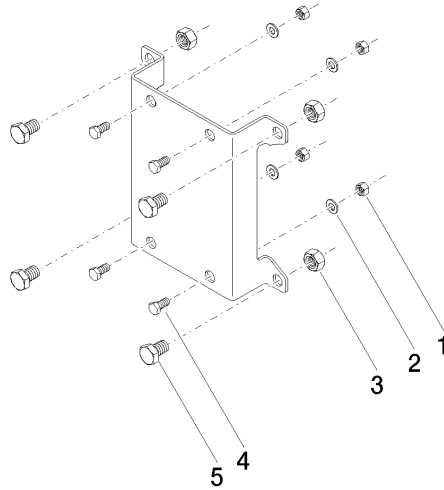

WATER POINTS Adapter plate -

12 305 970 90

- width 135mm
- height 135 mm
- depth 33 mm

Adapter plate for mounting concealed rough parts
35 205 970 90 on the xGRID installation track.

WATER POINTS Adapter plate -

12 305 970 90

mm [inches]

WATER POINTS Adapter plate -

12 305 970 90

Spare parts list

No.	Item Number	Name	Quantity used	Delivery time
1	09 23 10 037 90	nut	4	2
2	09 30 11 048 90	disc	4	2
3	09 23 10 023 90	nut	4	2
4	09 30 30 091 90	screw	4	2
5	09 30 30 152 90	screw	4	2